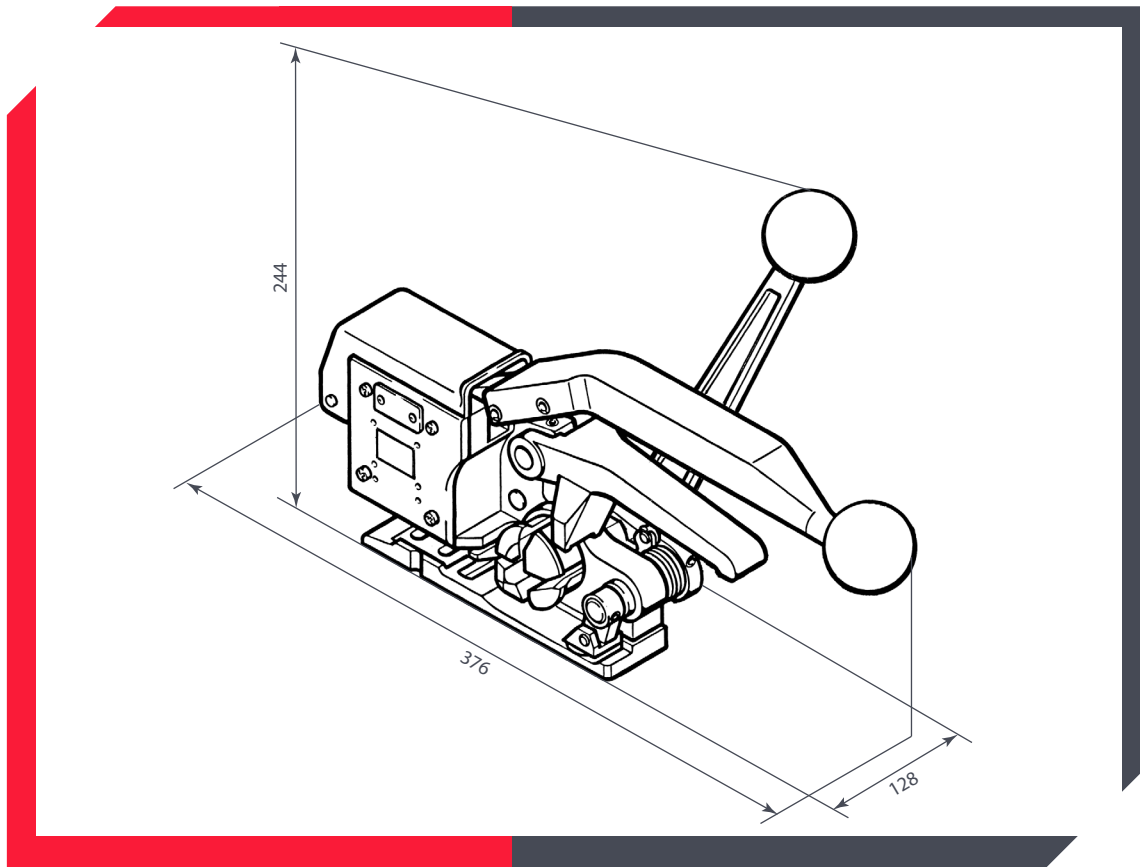

★ Technical Specifications

Tensioning:

Seal Strength, approx. (%): 70

Strap Specification:

Width (mm): 16
Thickness (mm): 0.50-0.90

Tool Size:

Length (mm): 376
Width (mm): 128
Height (mm): 244
Weight, with battery (kg): 3.8